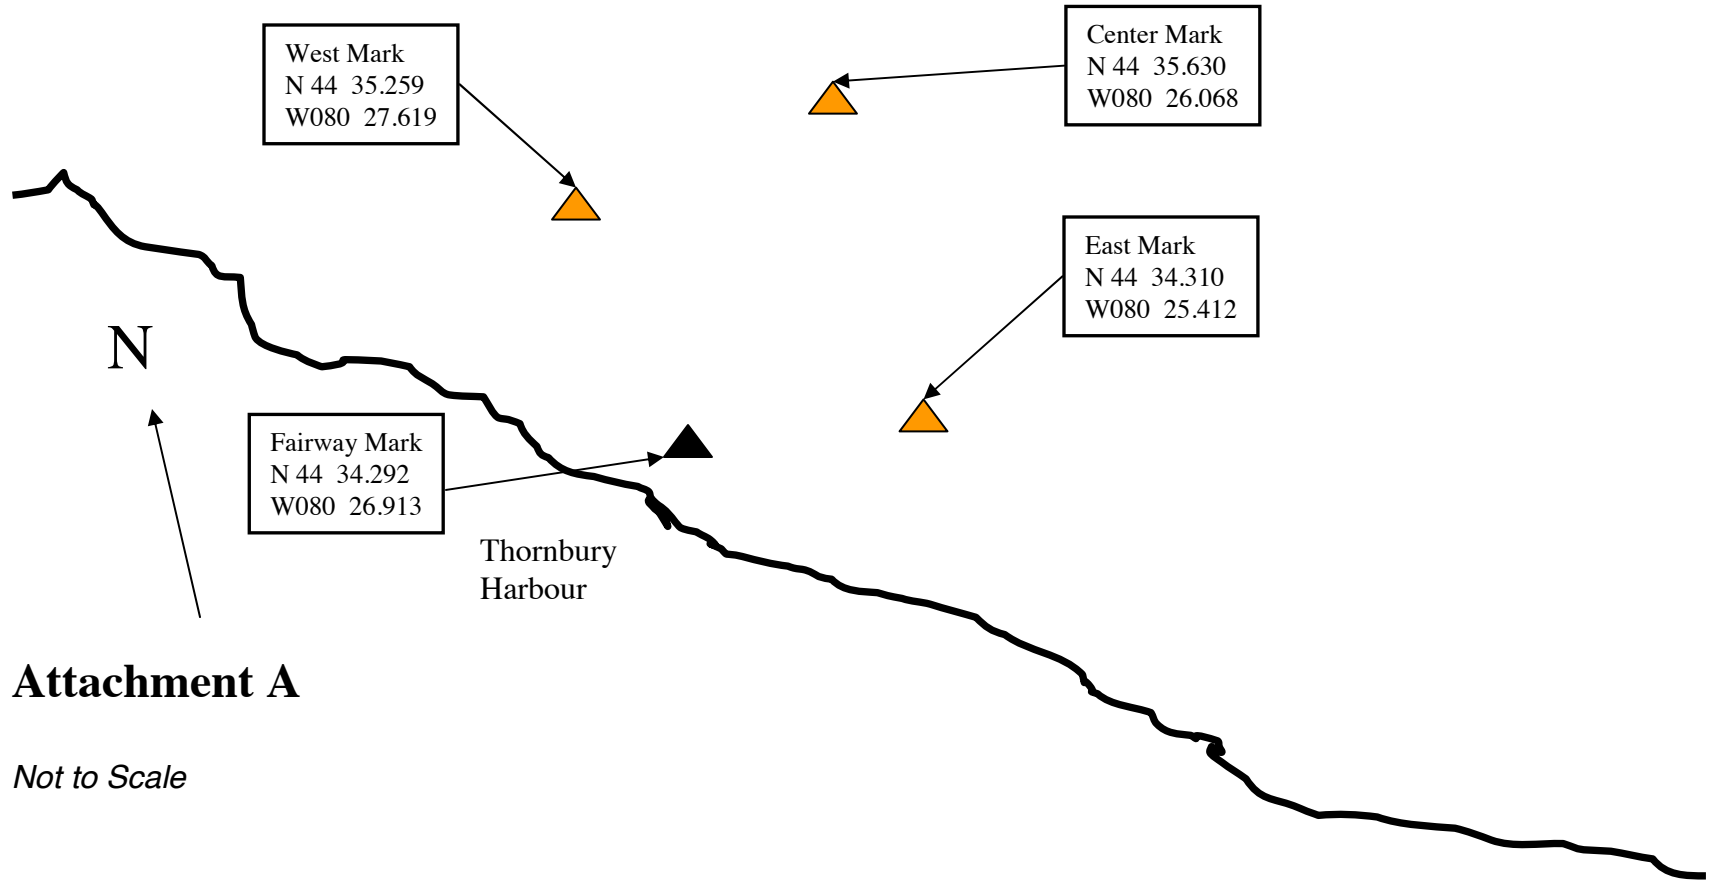

Racing Mark Locations

TYC RACING MARK BEARINGS (MAG)					
		TO			
FROM		FWY	WEST	CENTER	EAST
	FWY		339	32	97
	WEST	159		83	131
	CENTER	212	263		172
	EAST	277	311	352	

TYC RACING MARK DISTANCES (NM)					
		TO			
FROM		FWY	WEST	CENTER	EAST
	FWY		1.2	1.5	1.0
	WEST	1.2		1.2	1.8
	CENTER	1.5	1.2		1.4
	EAST	1.0	1.8	1.4	

Attachment A

Not to Scale