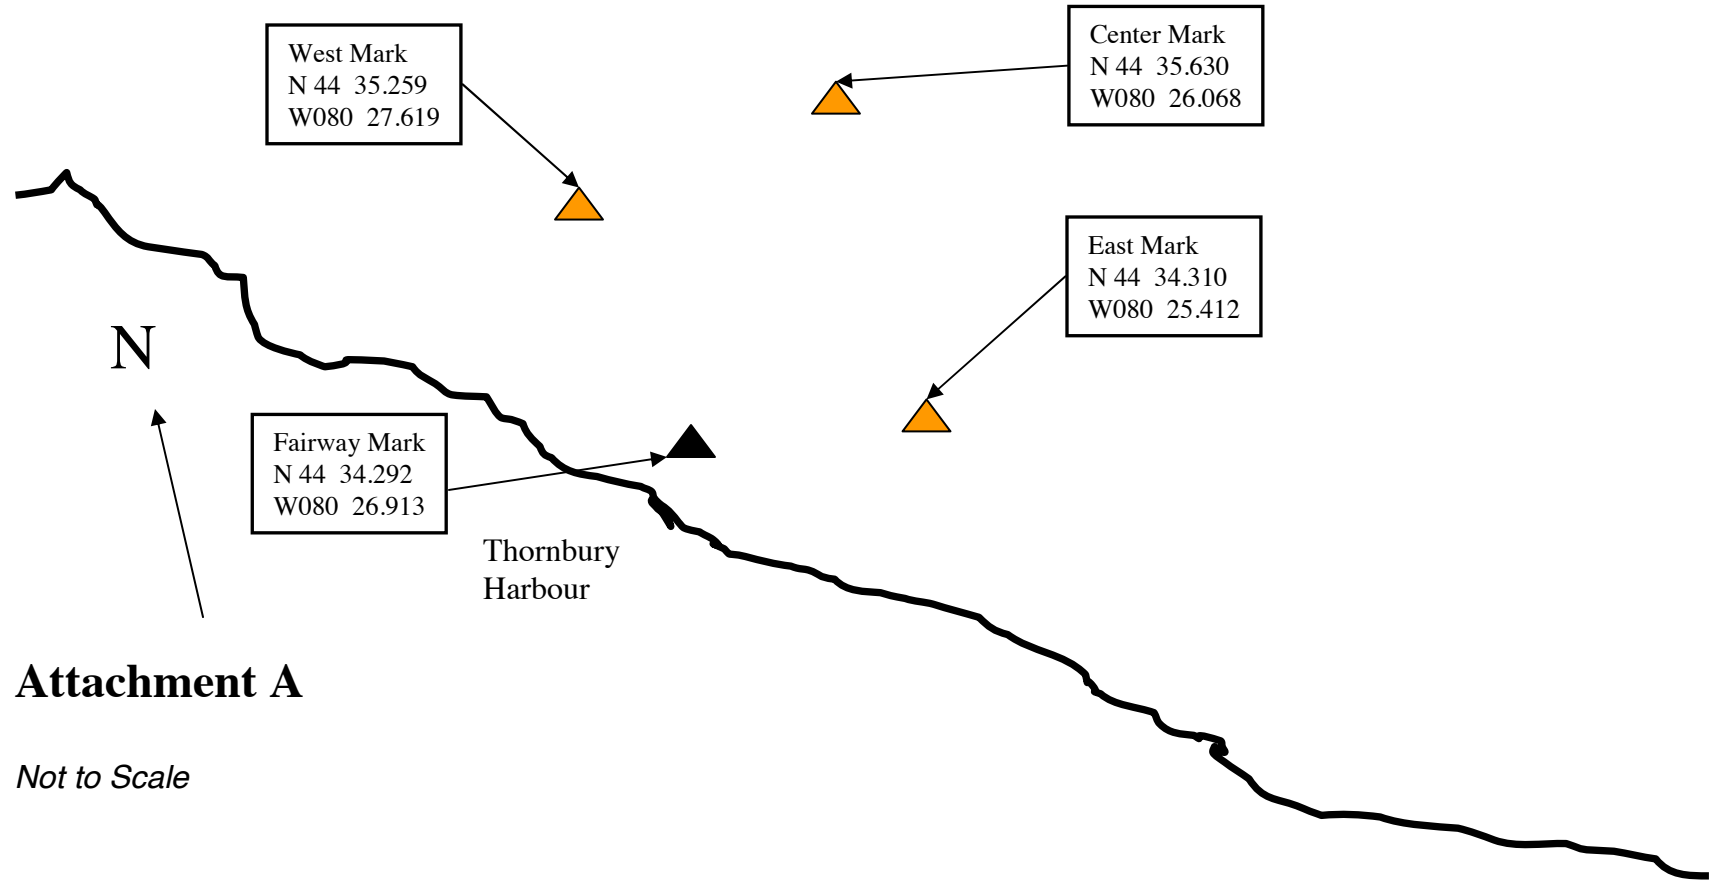

2015 Racing Mark Locations

TYC RACING MARK BEARINGS (MAG)					
		TO			
FROM		FWY	WEST	CENTER	EAST
	FWY		339	32	97
	WEST	159		83	131
	CENTER	212	263		172
	EAST	277	311	352	

TYC RACING MARK DISTANCES (NM)					
		TO			
FROM		FWY	WEST	CENTER	EAST
	FWY		1.2	1.5	1.0
	WEST	1.2		1.2	1.8
	CENTER	1.5	1.2		1.4
	EAST	1.0	1.8	1.4	

Attachment A

Not to Scale